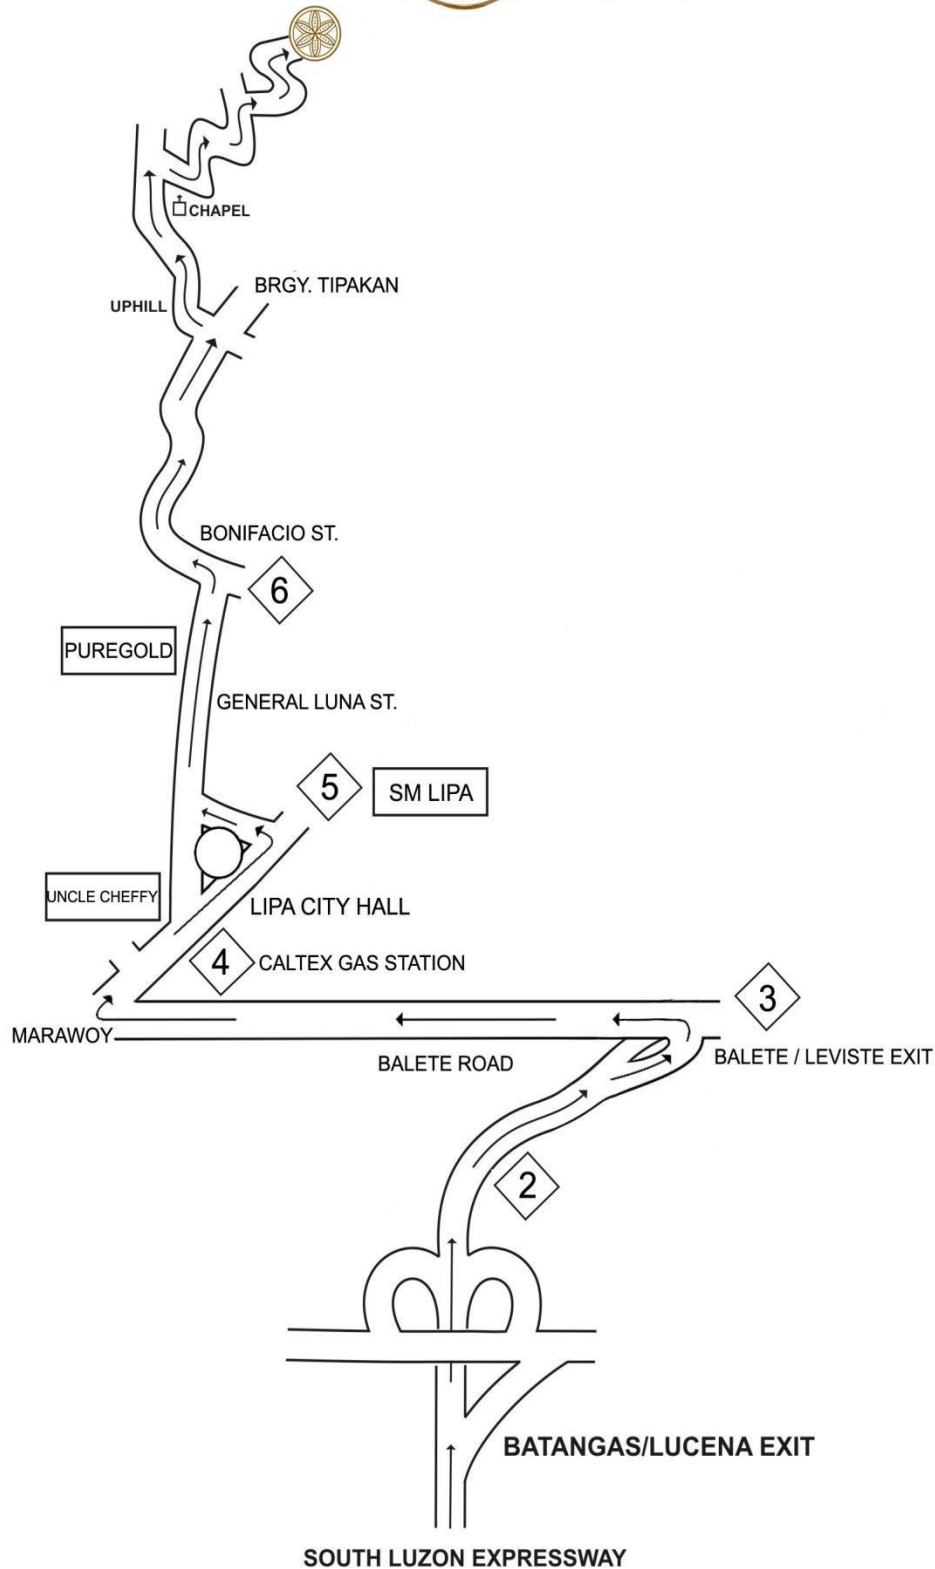

THE FARM

AT SAN BENITO

From Manila and areas north of Manila.

1. Take the south-bound direction of the South Luzon Expressway (SLEX).

2. Go straight to the STAR Tollway via Alabang-Calamba-Santo Tomas Expressway (ACTEX).

3. After approximately 17 Kms after entering the STAR Tollway, take Exit 78 or Balete (Santo Toribio) Exit. Turn left on Balete Road.

4. You will see a Caltex Petrol / Gas Station on the right side after approximately 2 Kms. Then make a right turn on the national road (Pres. Jose Laurel Hi-way).

5. Proceed for 1.5 Kms until you see the SM Lipa Mall on the right side and a Rotunda on the left. Make a left turn on the Rotunda going to General Luna Street.

6. At the of Gen. Luna Street turn left to A. Bonifacio Street. From this point onward there are signs indicating the direction to reach The Farm. The distance from the point of turning to A. Bonifacio Street to The Farm is 8.0 Kms.